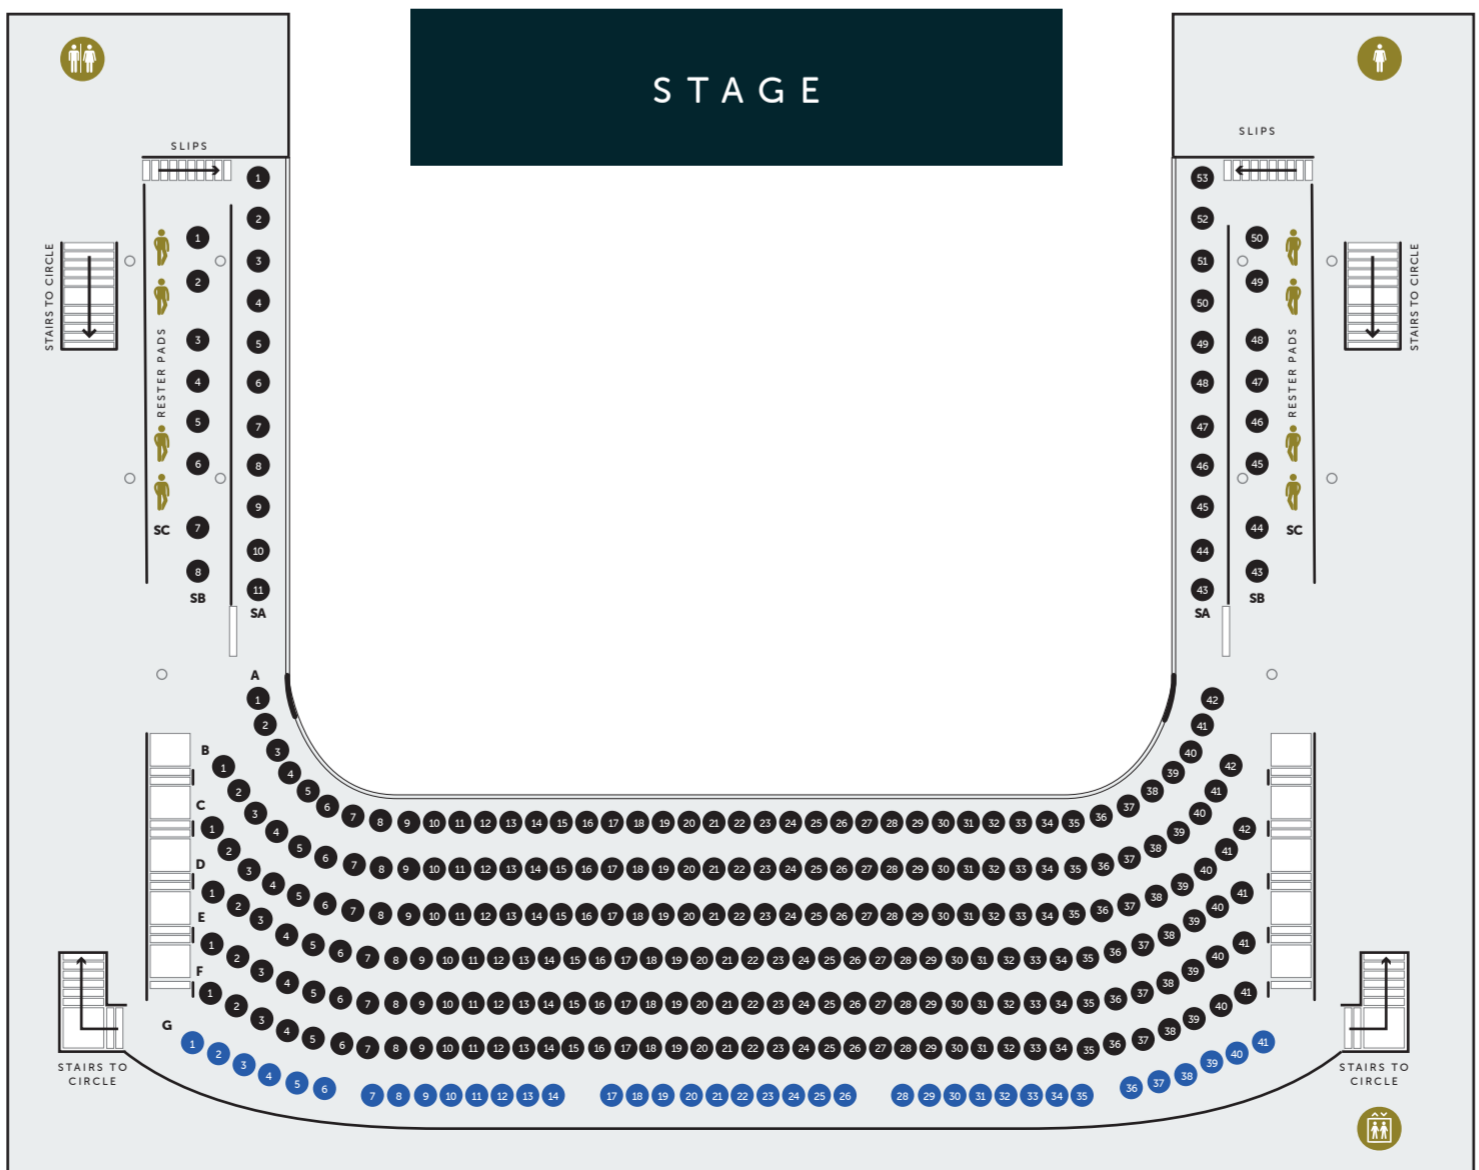

STALLS

CIRCLE

BALCONY

KEY

- Wheelchair Positions
- Seats may be removed
- Easy Access
- Seats may not be suitable for those with limited mobility
- Lift Access
- Male WC
- Female WC
- All Gender WC
- Accessible WC
- Standing / Rester Only
- Steps