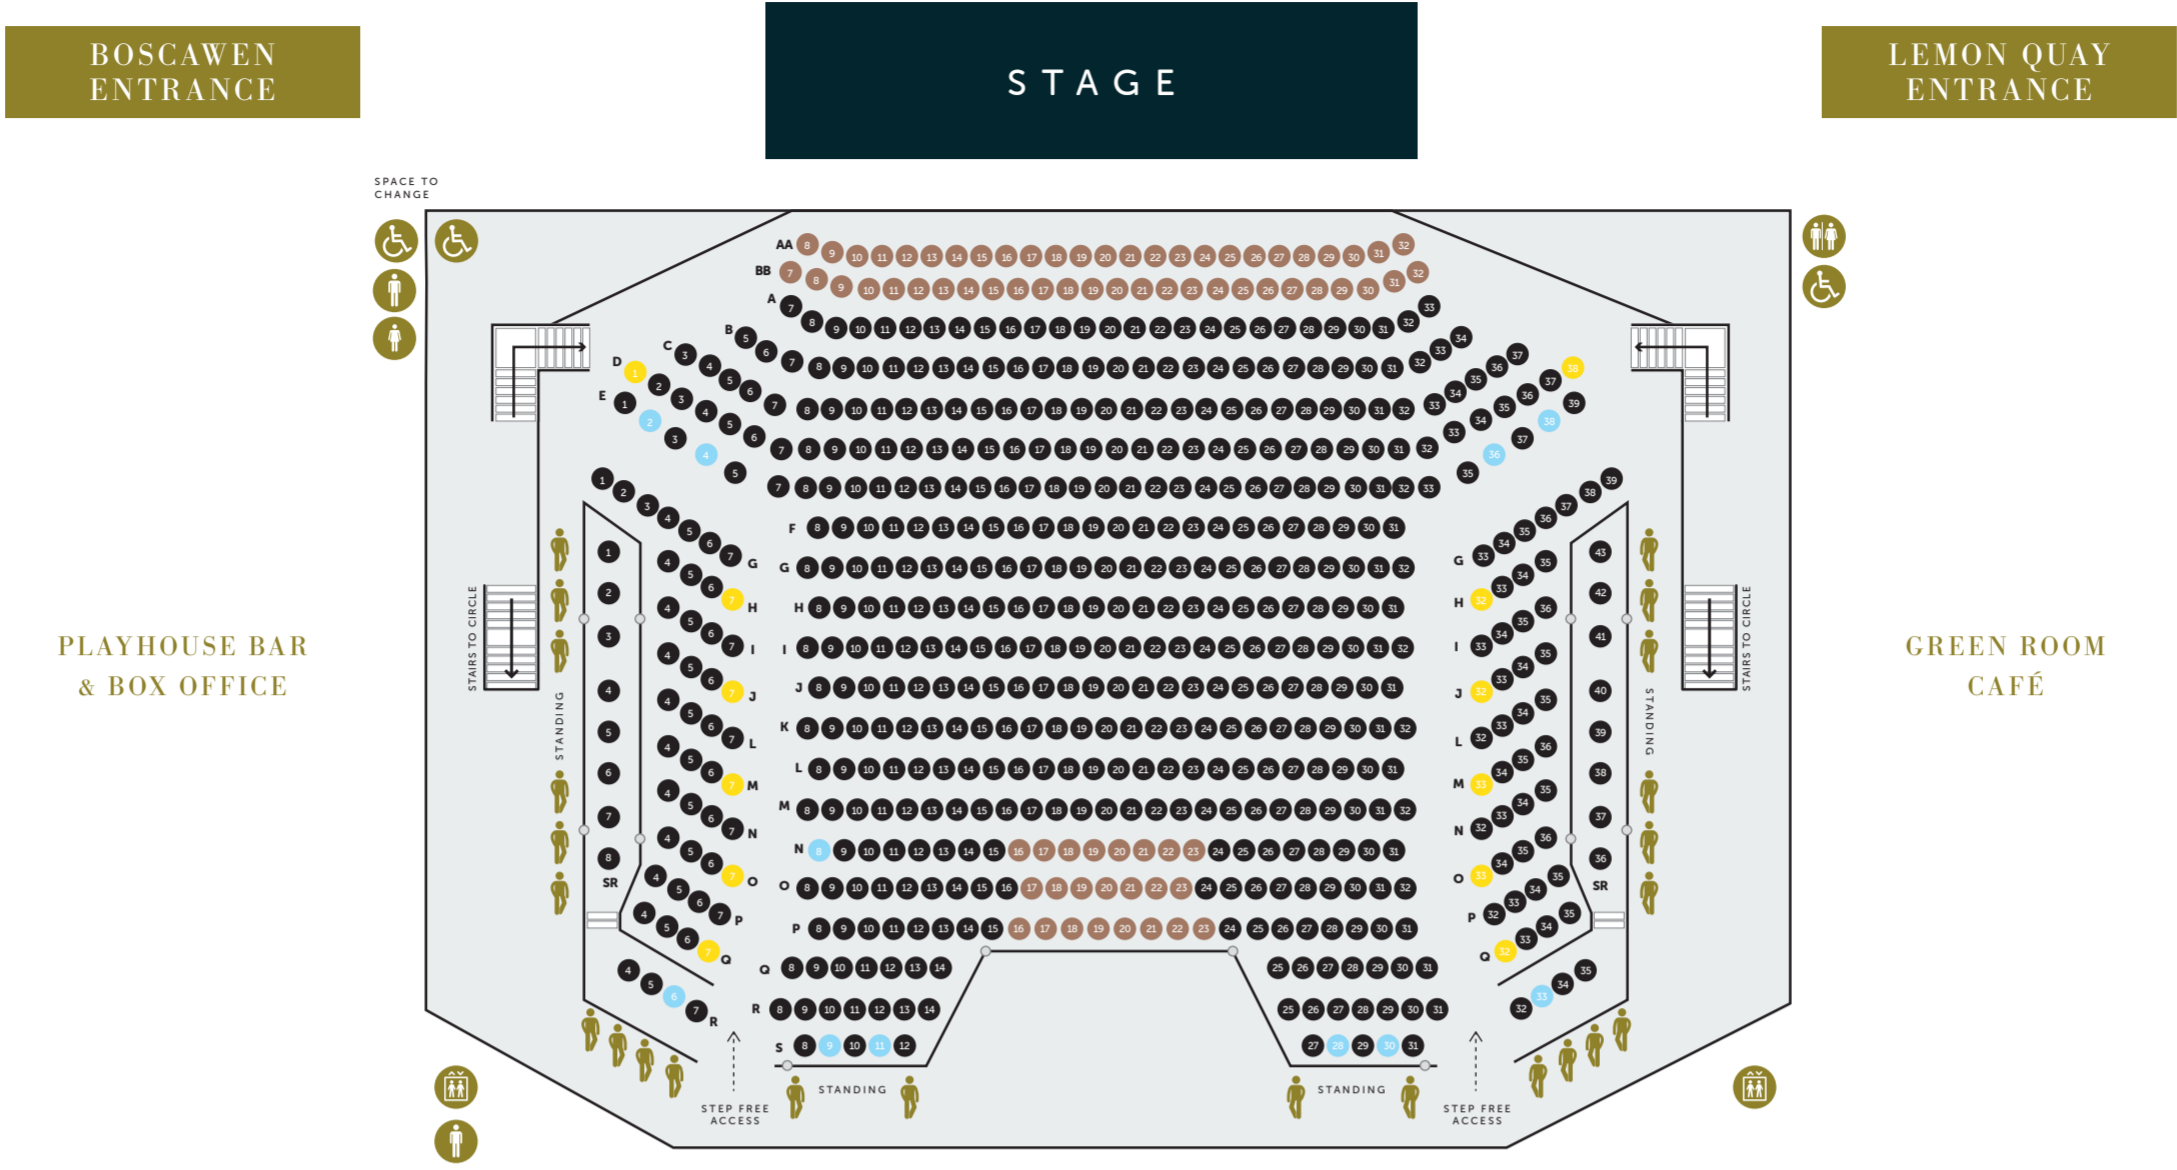

STALLS

CIRCLE

BALCONY

KEY

- Wheelchair Positions
- Seats may be removed
- Easy Access
- Seats may not be suitable for those with limited mobility
- Lift Access
- Male WC
- Female WC
- All Gender WC
- Accessible WC
- Standing / Rester Only
- Steps