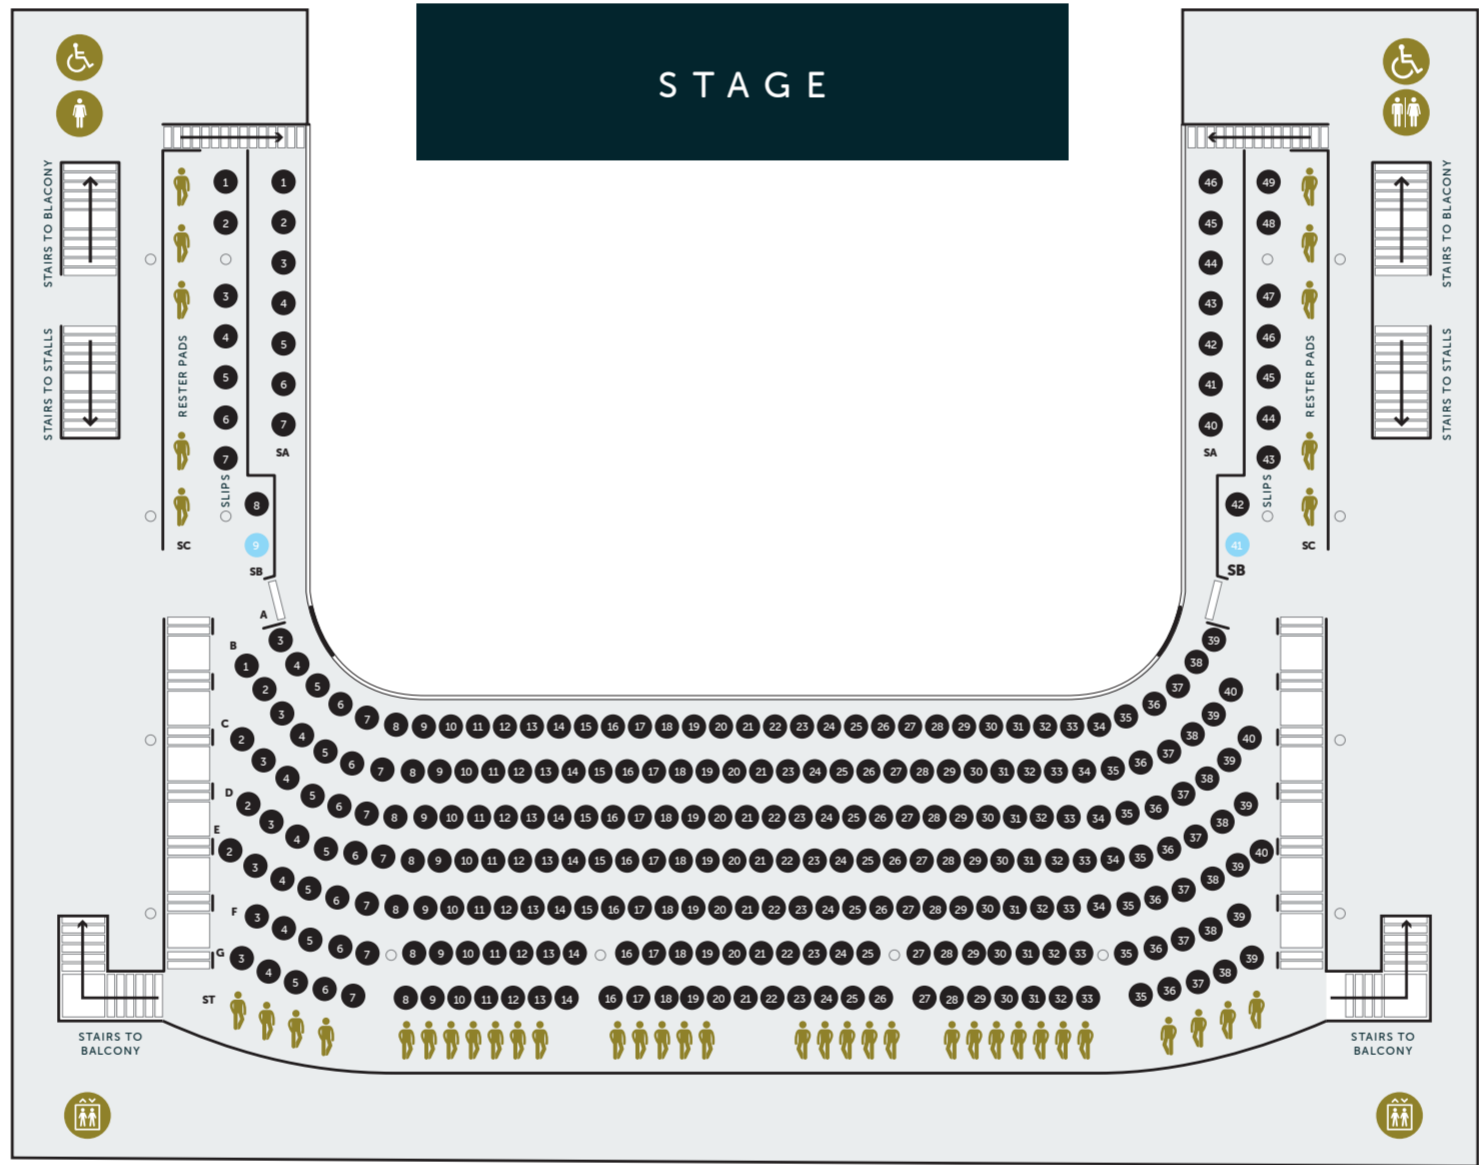

STALLS

CIRCLE

BALCONY

KEY

- Wheelchair Positions
- Seats may be removed
- Easy Access
- Seats may not be suitable for those with limited mobility
- Lift Access
- Male WC
- Female WC
- All Gender WC
- Accessible WC
- Standing / Rester Only
- Steps